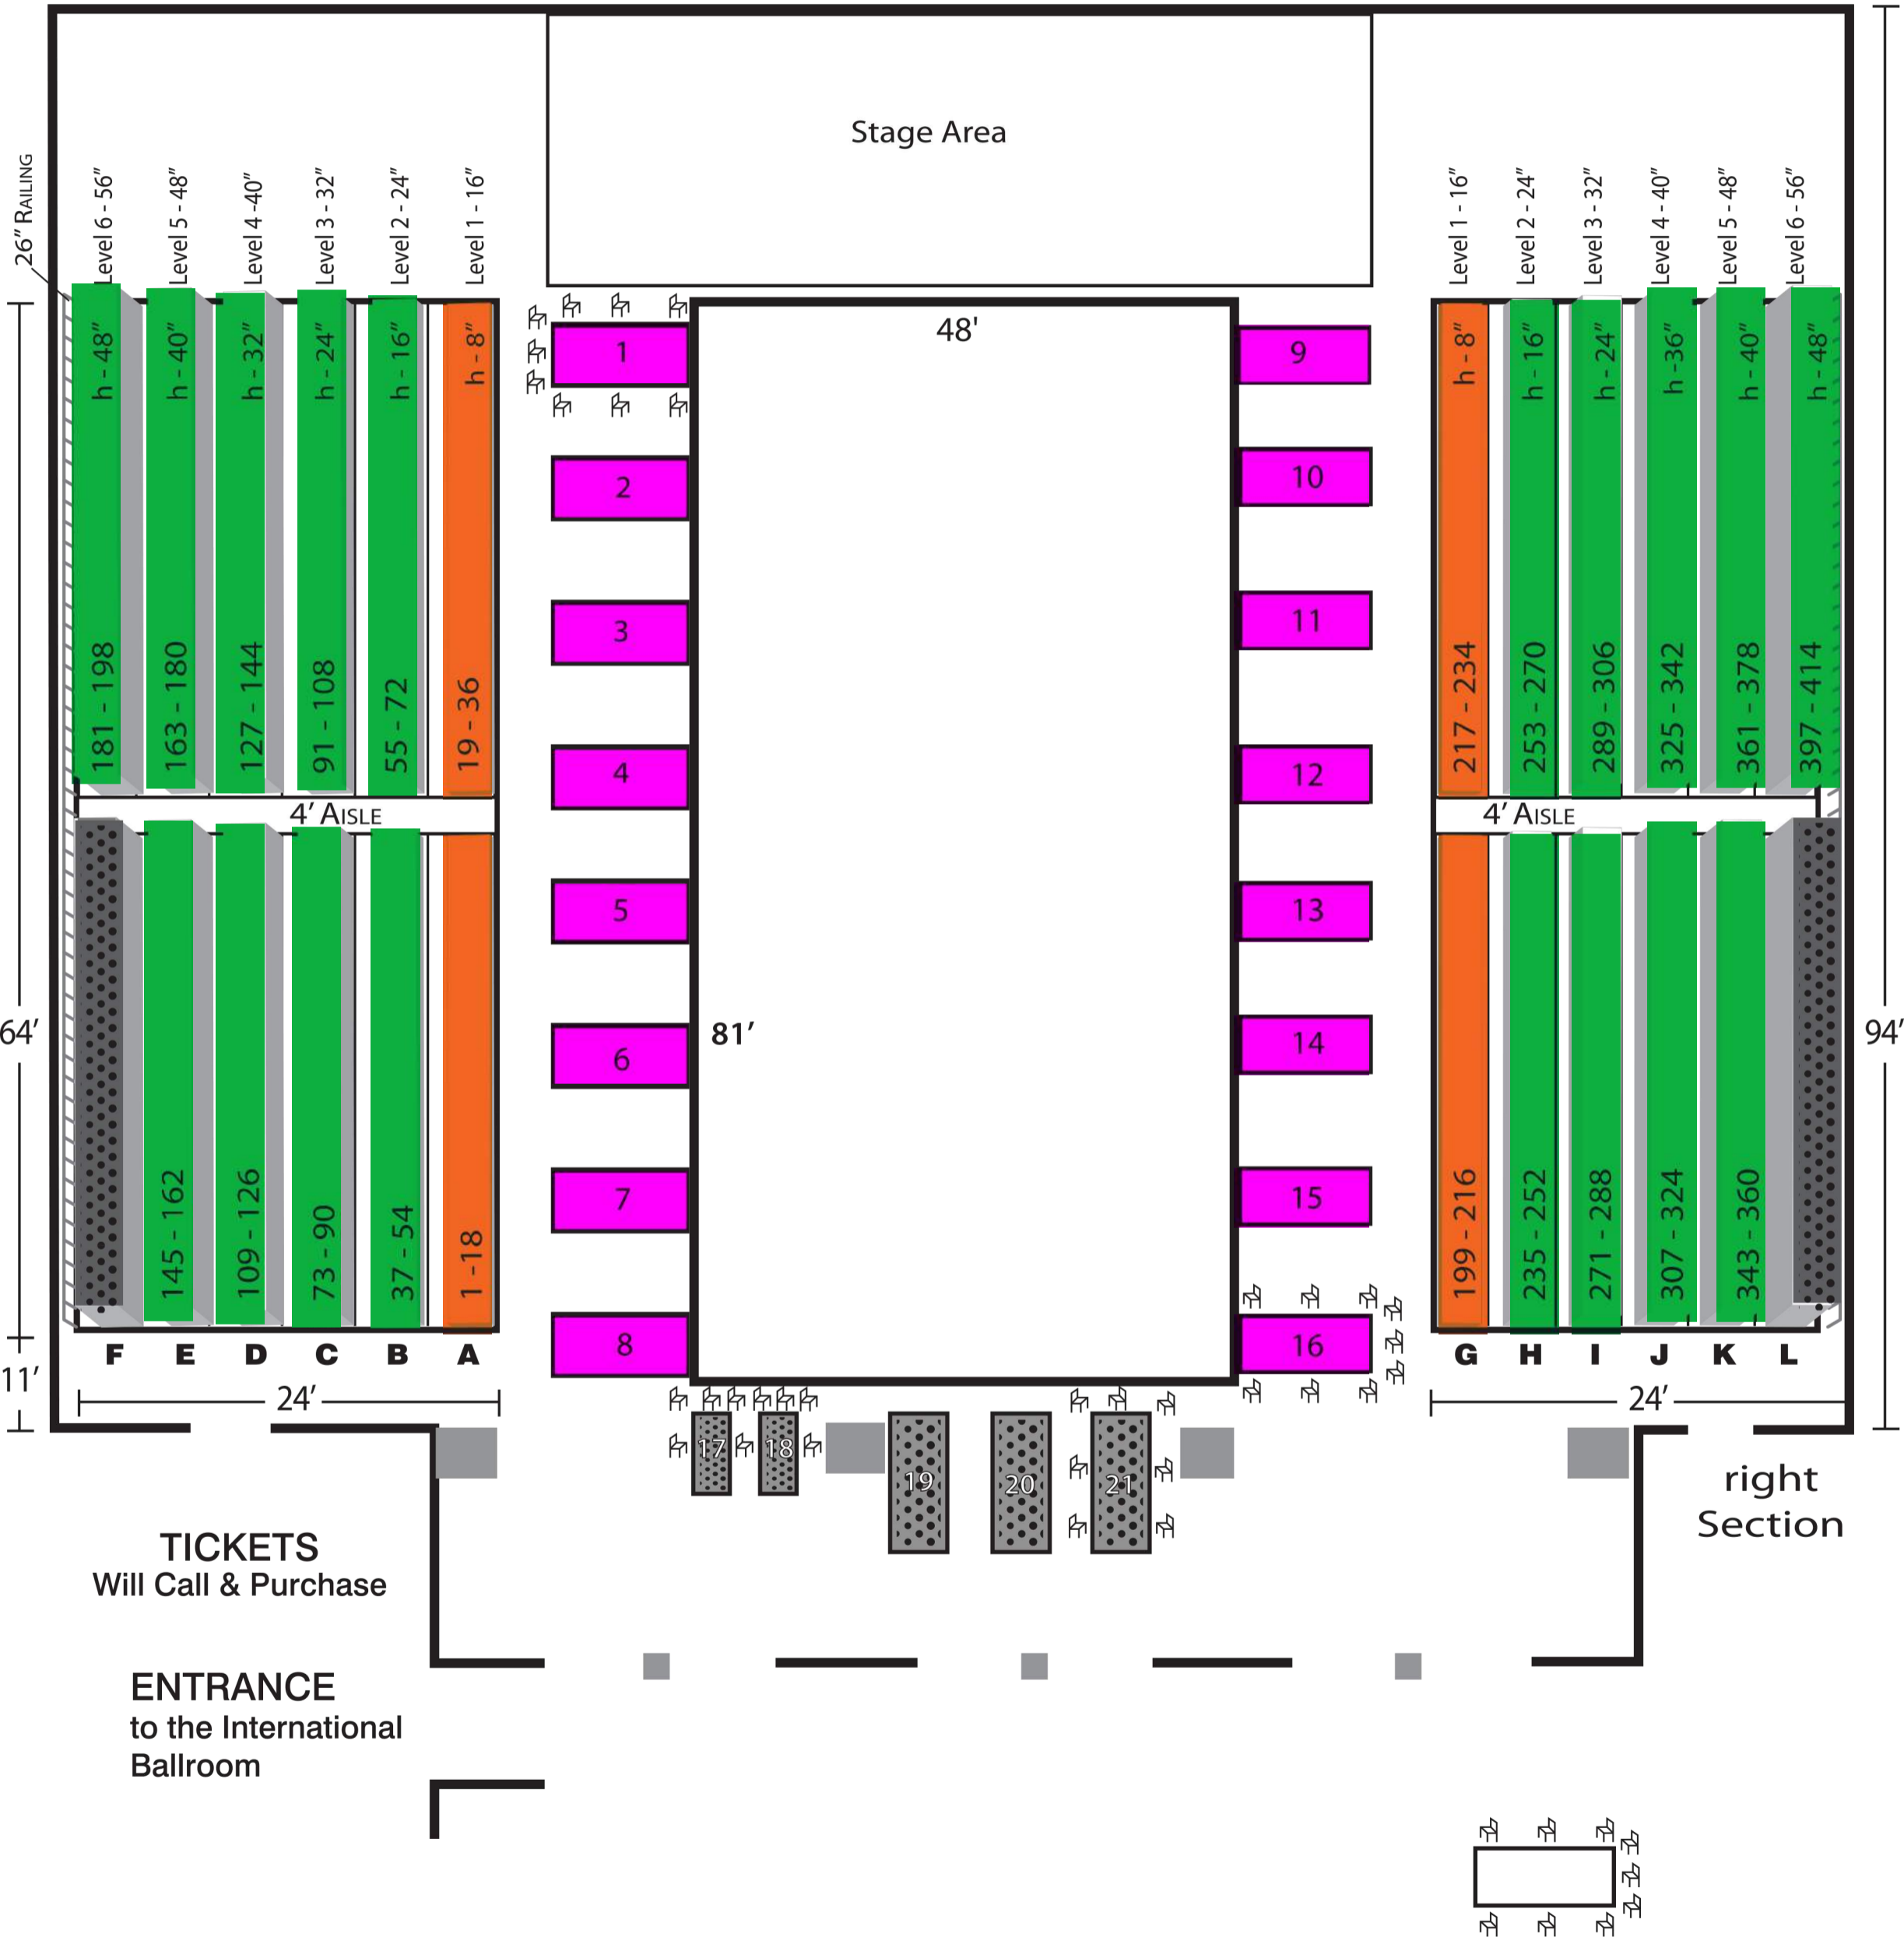

EMERALD BALL

DANCESPORT CHAMPIONSHIPS

Seating Chart

Los Angeles
 Airport Hilton Hotel
 5711 W. Century Blvd.
 LA, CA 90045

Tables not to scale
 3 seats on each side
 3 seats in the back